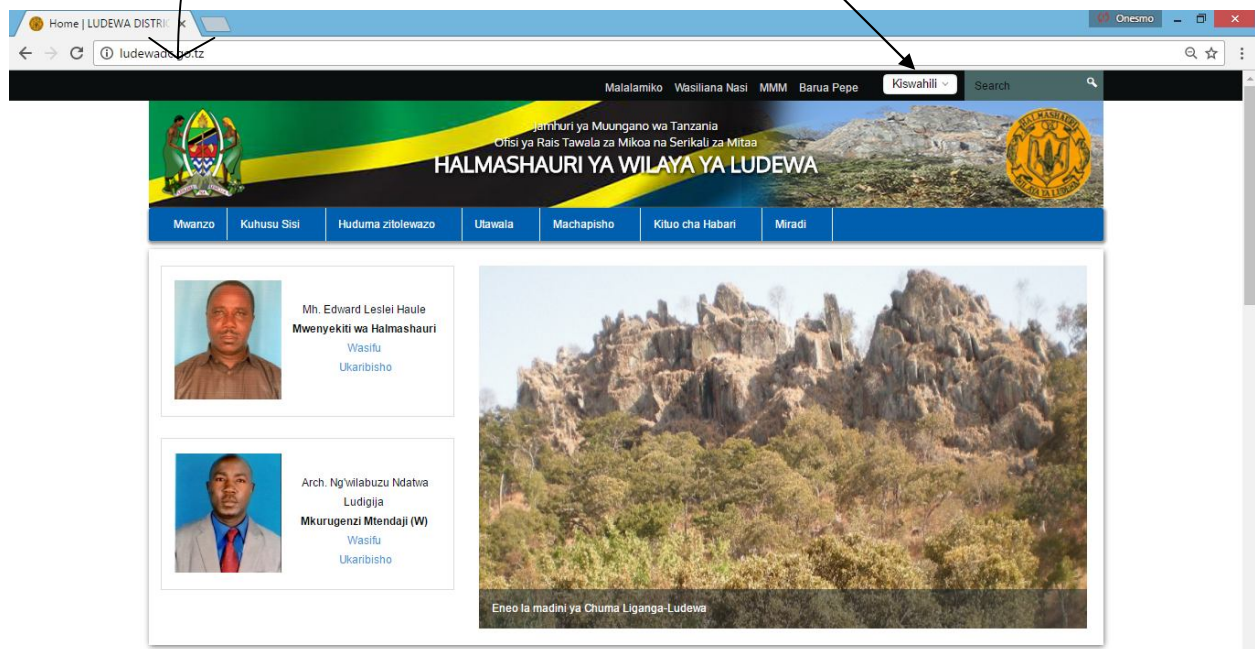

SIMPLE PROCEDURES TO VISIT OUR SITE

We put in place simple procedures to enable you our esteemed visitors get into our Council through this site to easy you enjoy our site.

In your Browser,

1. Enter the address www.ludewadc.go.tz in the URL bar.

Then after it opens; **Click** here to change Language of your preference, Either **English** or **Kiswahili**

2. Then continue to enjoy our site by visiting various pages inside.

THANY YOU FOR YOUR VISIT, AND YOU ARE WARMLY WELCOME AT LUDEWA